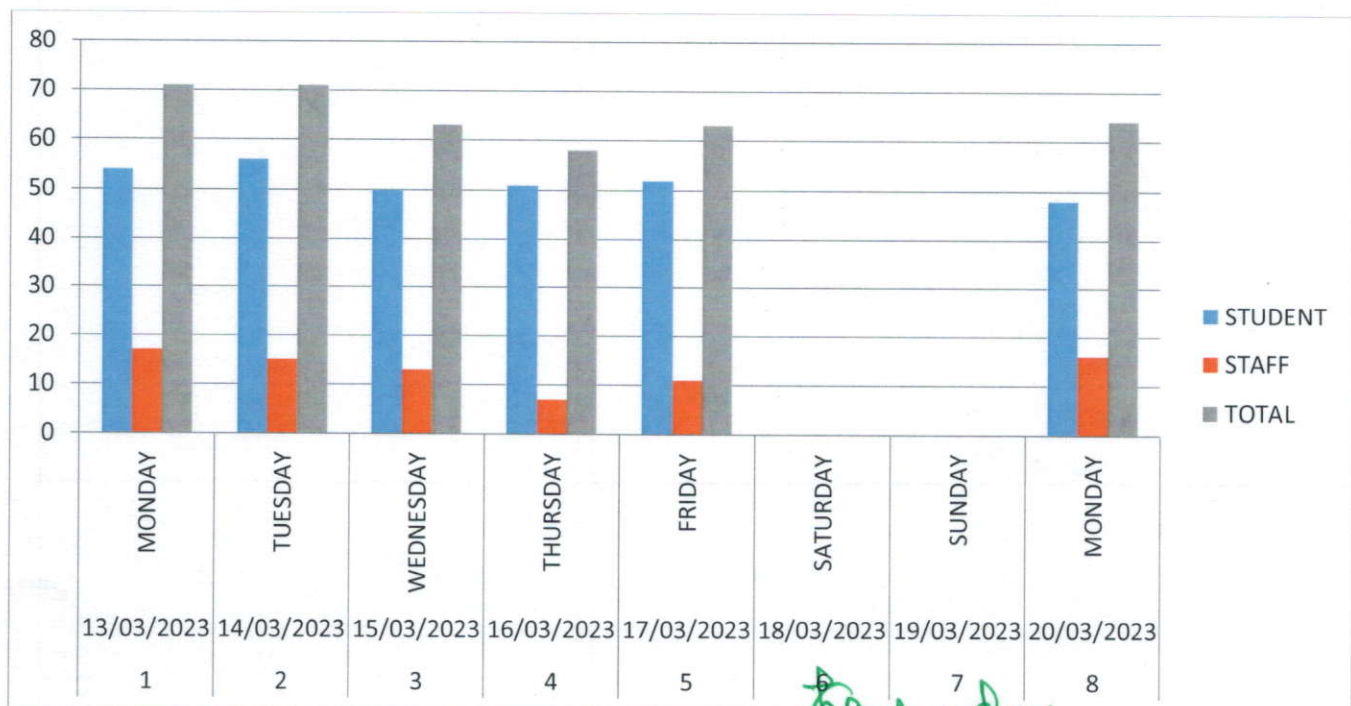

CMS COLLEGE OF ENGINEERING

(Approved by AICTE, New Delhi and Affiliated to Anna University, Chennai-25)

CMS Nagar, Eranapuram Post, Namakkal Dt., Pin : 637 003. Tamilnadu, India.

Contact No: 98433 46065, 84899 10651.

Website: www.cmsgroupofinstitutions.in Email: cmscollegeofengg@gmail.com, principal602@gmail.com

ONE WEEK CIRCULATION OF STUDENT & STAFF

13/03/2023 to 20/03/2023

S.NO	DATE	DAY	STUDENT	STAFF	TOTAL
1	13/03/2023	MONDAY	54	17	71
2	14/03/2023	TUESDAY	56	15	71
3	15/03/2023	WEDNESDAY	50	13	63
4	16/03/2023	THURSDAY	51	07	58
5	17/03/2023	FRIDAY	52	11	63
6	18/03/2023	SATURDAY	HOLIDAY		
7	19/03/2023	SUNDAY			
8	20/03/2023	MONDAY	48	16	64

[Signature]
Dr. K. MAHADEVAN, B.E., M.E., Ph.D.,
PRINCIPAL
CMS COLLEGE OF ENGINEERING,
NAMAKKAL - 637 003.