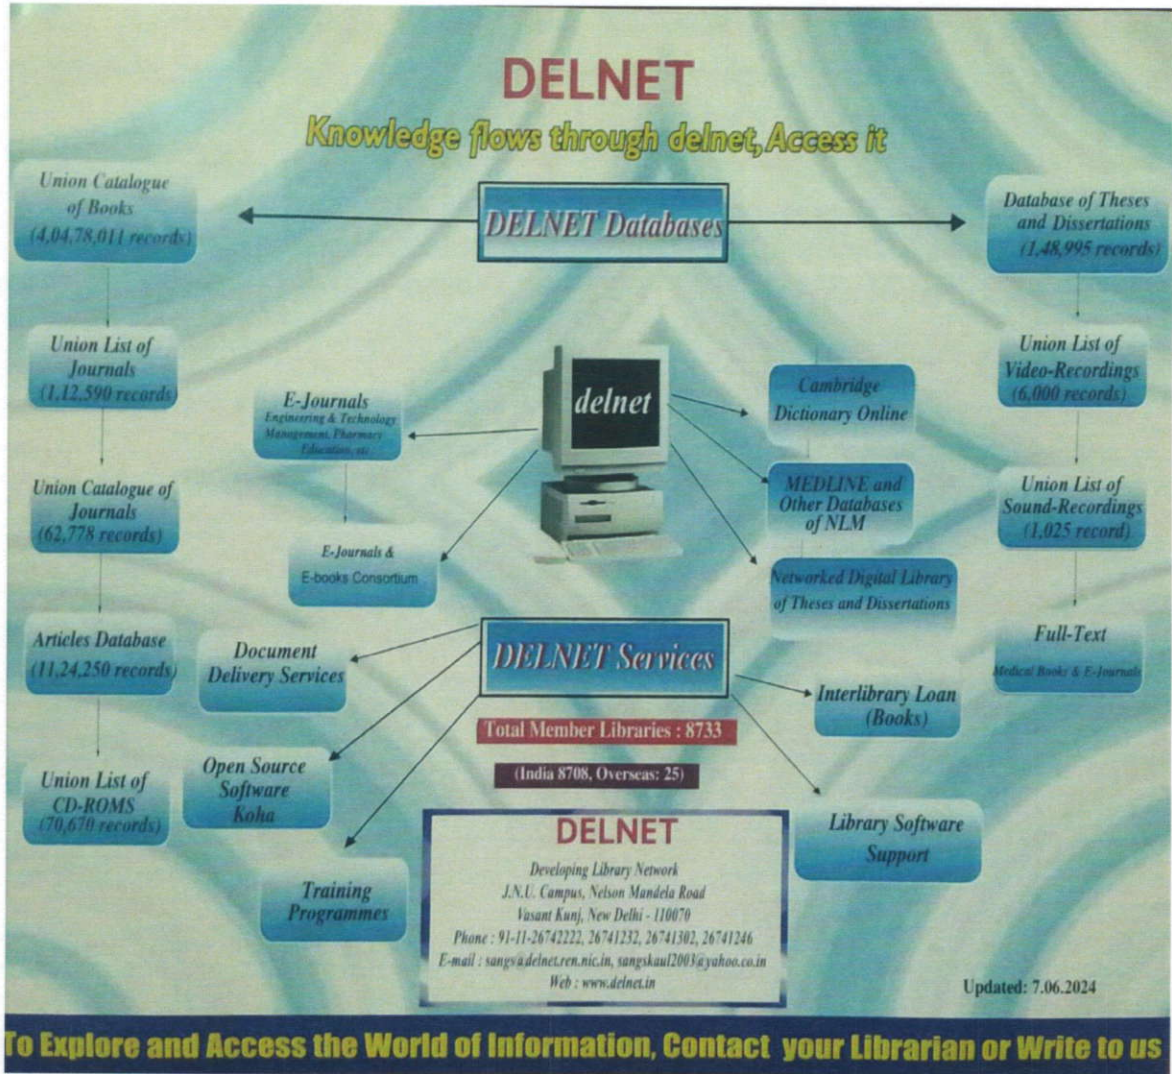

CMS COLLEGE OF ENGINEERING

(Approved by AICTE, New Delhi and Affiliated to Anna University, Chennai-25)
CMS Nagar, Eranapuram Post, Namakkal Dt., Pin : 637 003. Tamilnadu, India.
Contact No: 98433 46065, 84899 10651.

Website: www.cmsgroupofinstitutions.in Email: cmscollegeofengg@gmail.com, principal602@gmail.com

STUDENTS KNOWLEDGE FLOW THROUGH DELNET

[Signature]
Dr. K. MAHADEVAN, B.E., M.E., Ph.D.,
PRINCIPAL
CMS COLLEGE OF ENGINEERING,
NAMAKKAL - 637 003.