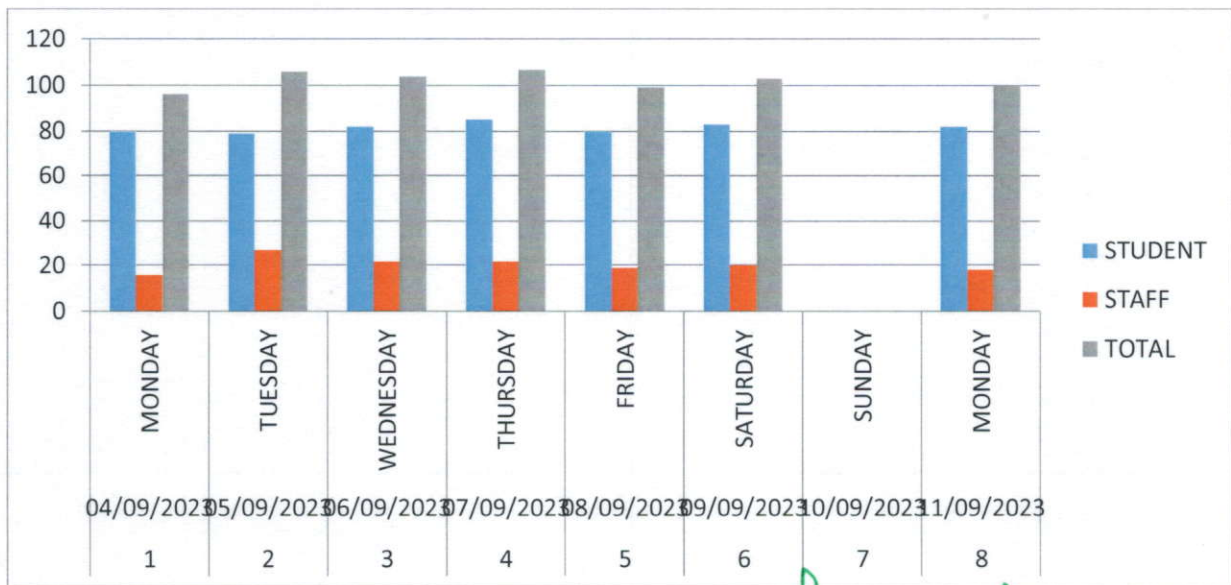

Contact No: 98433 46065, 84899 10651.

Website: www.cmsgroupofinstitutions.in Email: cmscollegeofengg@gmail.com, principal602@gmail.com

ONE WEEK USAGE OF STUDENT & STAFF

04/09/2023 to 11/09/2023

S.NO	DATE	DAY	STUDENT	STAFF	TOTAL
1	04/09/2023	MONDAY	80	16	96
2	05/09/2023	TUESDAY	79	27	106
3	06/09/2023	WEDNESDAY	82	22	104
4	07/09/2023	THURSDAY	85	22	107
5	08/09/2023	FRIDAY	80	19	99
6	09/09/2023	SATURDAY	83	20	103
7	10/09/2023	SUNDAY	HOLIDAY		
8	11/09/2023	MONDAY	82	18	100