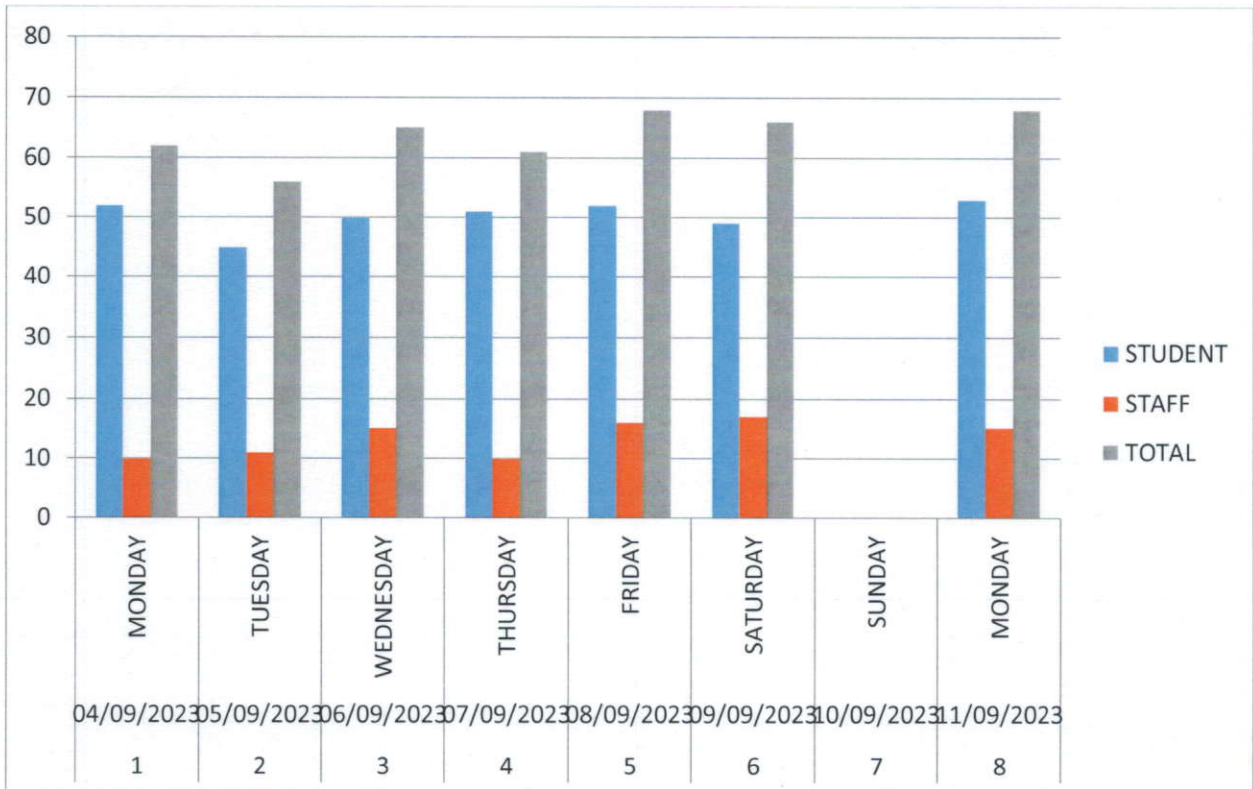

ONE WEEK CIRCULATION OF STUDENT & STAFF

04/09/2023 to 11/09/2023

S.NO	DATE	DAY	STUDENT	STAFF	TOTAL
1	04/09/2023	MONDAY	52	10	62
2	05/09/2023	TUESDAY	45	11	56
3	06/09/2023	WEDNESDAY	50	15	65
4	07/09/2023	THURSDAY	51	10	61
5	08/09/2023	FRIDAY	52	16	68
6	09/09/2023	SATURDAY	49	17	66
7	10/09/2023	SUNDAY	HOLIDAY		
8	11/09/2023	MONDAY	53	15	68