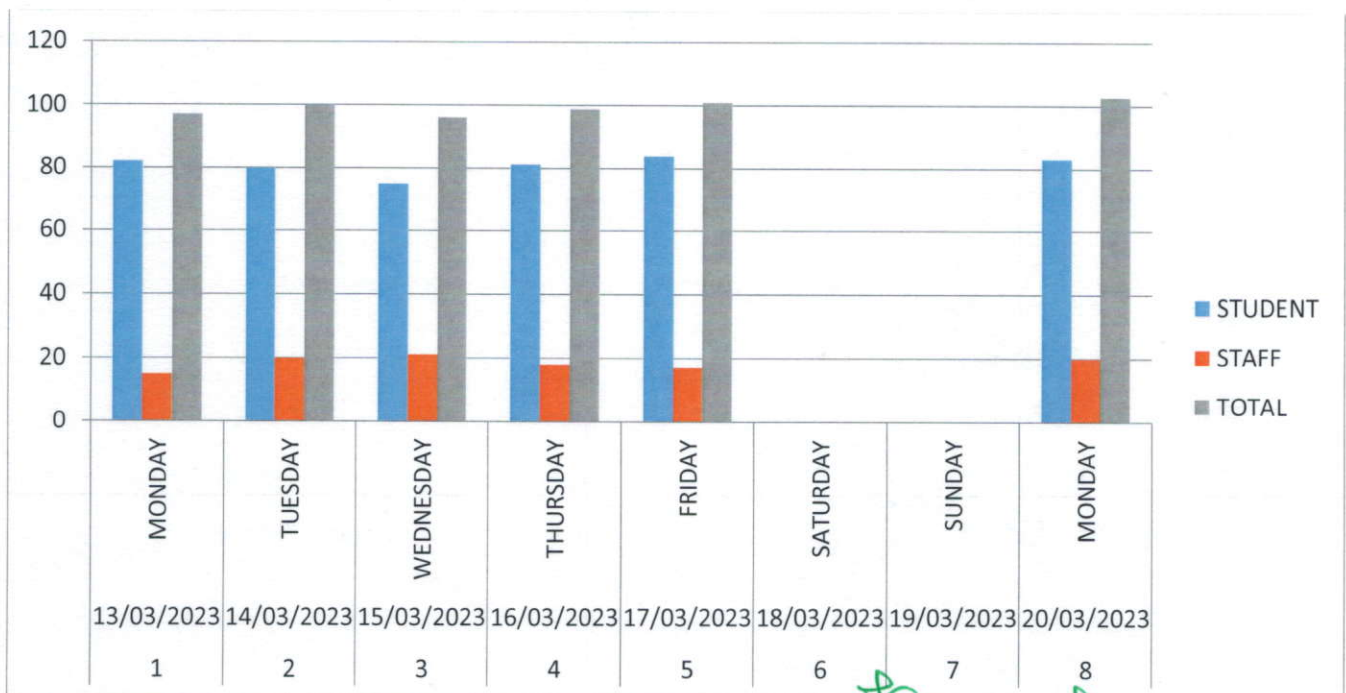

Dr. K. MAHADEVAN, B.E.,M.E.,Ph.D.,
PRINCIPAL
CMS COLLEGE OF ENGINEERING,
NAMAKKAL - 637 003.

CMS COLLEGE OF ENGINEERING

(Approved by AICTE, New Delhi and Affiliated to Anna University, Chennai-25)

CMS Nagar, Eranapuram Post, Namakkal Dt., Pin : 637 003. Tamilnadu, India.

Contact No: 98433 46065, 84899 10651.

Website: www.cmsgroupofinstitutions.in Email: cmscollegeofengg@gmail.com, principal602@gmail.com

ONE WEEK USAGE OF STUDENT & STAFF

13/03/2023 to 20/03/2023

S.NO	DATE	DAY	STUDENT	STAFF	TOTAL
1	13/03/2023	MONDAY	82	15	97
2	14/03/2023	TUESDAY	80	20	100
3	15/03/2023	WEDNESDAY	75	21	96
4	16/03/2023	THURSDAY	81	18	99
5	17/03/2023	FRIDAY	84	17	101
6	18/03/2023	SATURDAY	HOLIDAY		
7	19/03/2023	SUNDAY	HOLIDAY		
8	20/03/2023	MONDAY	83	20	103

Dr. K. MAHADEVAN, B.E., M.E., Ph.D.,
PRINCIPAL
CMS COLLEGE OF ENGINEERING,
NAMAKKAL - 637 003.